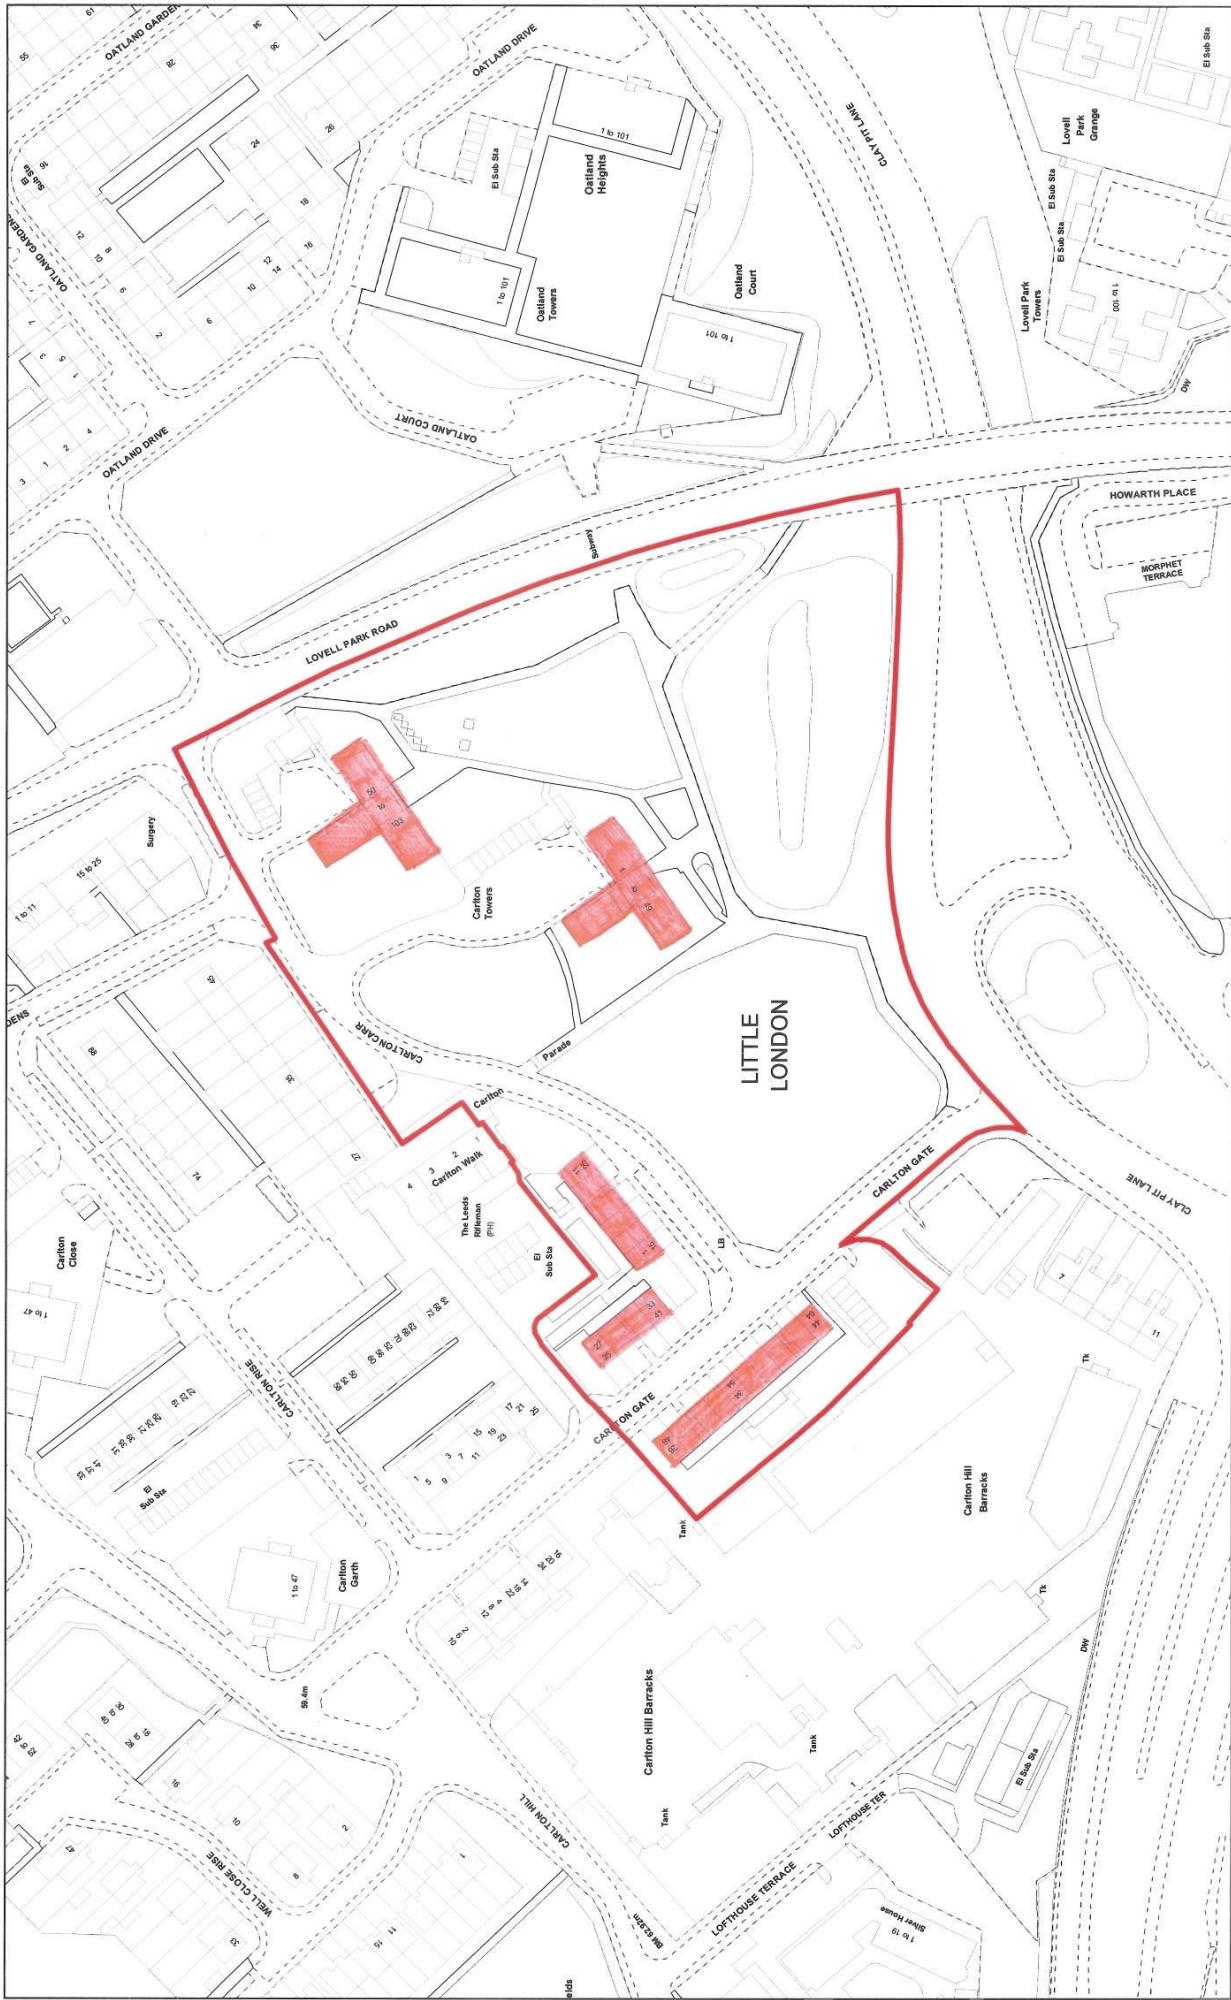

Carlton Gate - Plan# ISRS LL 1a V2

REF : MJRPJTS : REGEN : LLPF : 001a

PRODUCED BY NEIGHBOURHOOD SERVICES, LEEDS CITY COUNCIL
 This map is based upon the Ordnance Survey's Digital Data with the permission of the Ordnance Survey on behalf of the Controller of Her Majesty's Stationary Office
 © Unauthorised reproduction infringes Crown Copyright and may lead to prosecution or civil proceedings
 © Crown Copyright. All rights reserved. Leeds City Council O.S. Licence No. 100019567 (2009)